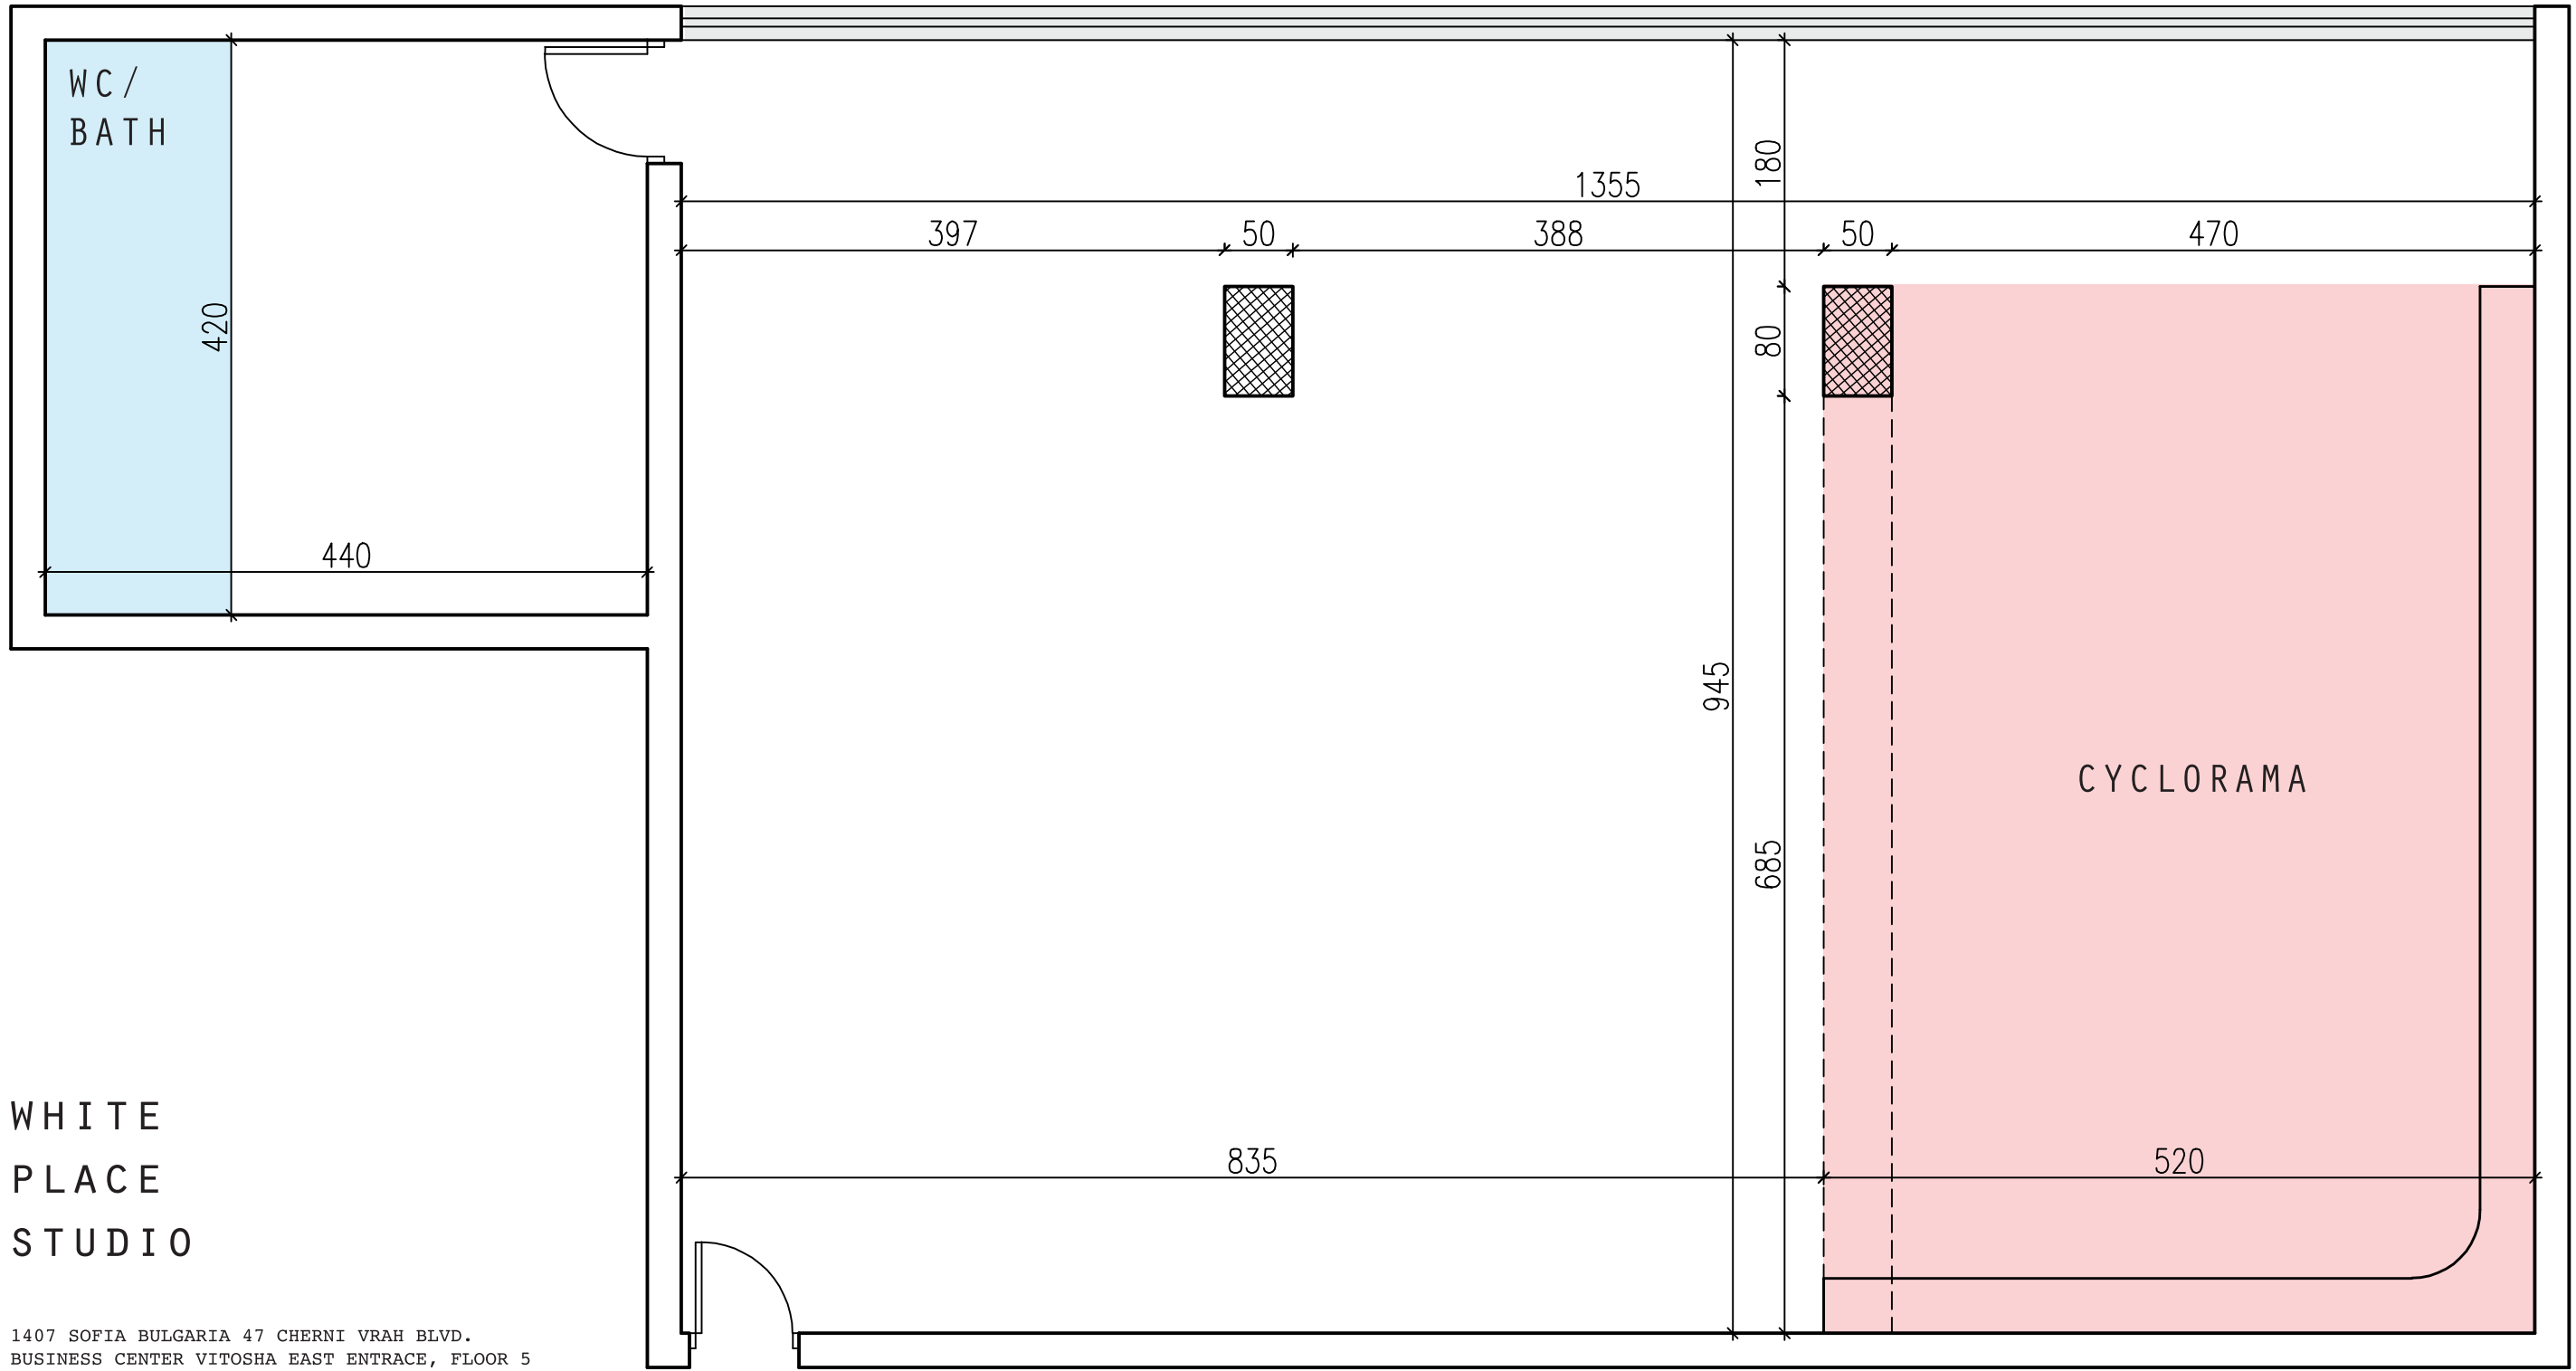

WINDOWS

WHITE
PLACE
STUDIO

1407 SOFIA BULGARIA 47 CHERNI VRAH BLVD.
BUSINESS CENTER VITOSHA EAST ENTRANCE, FLOOR 5